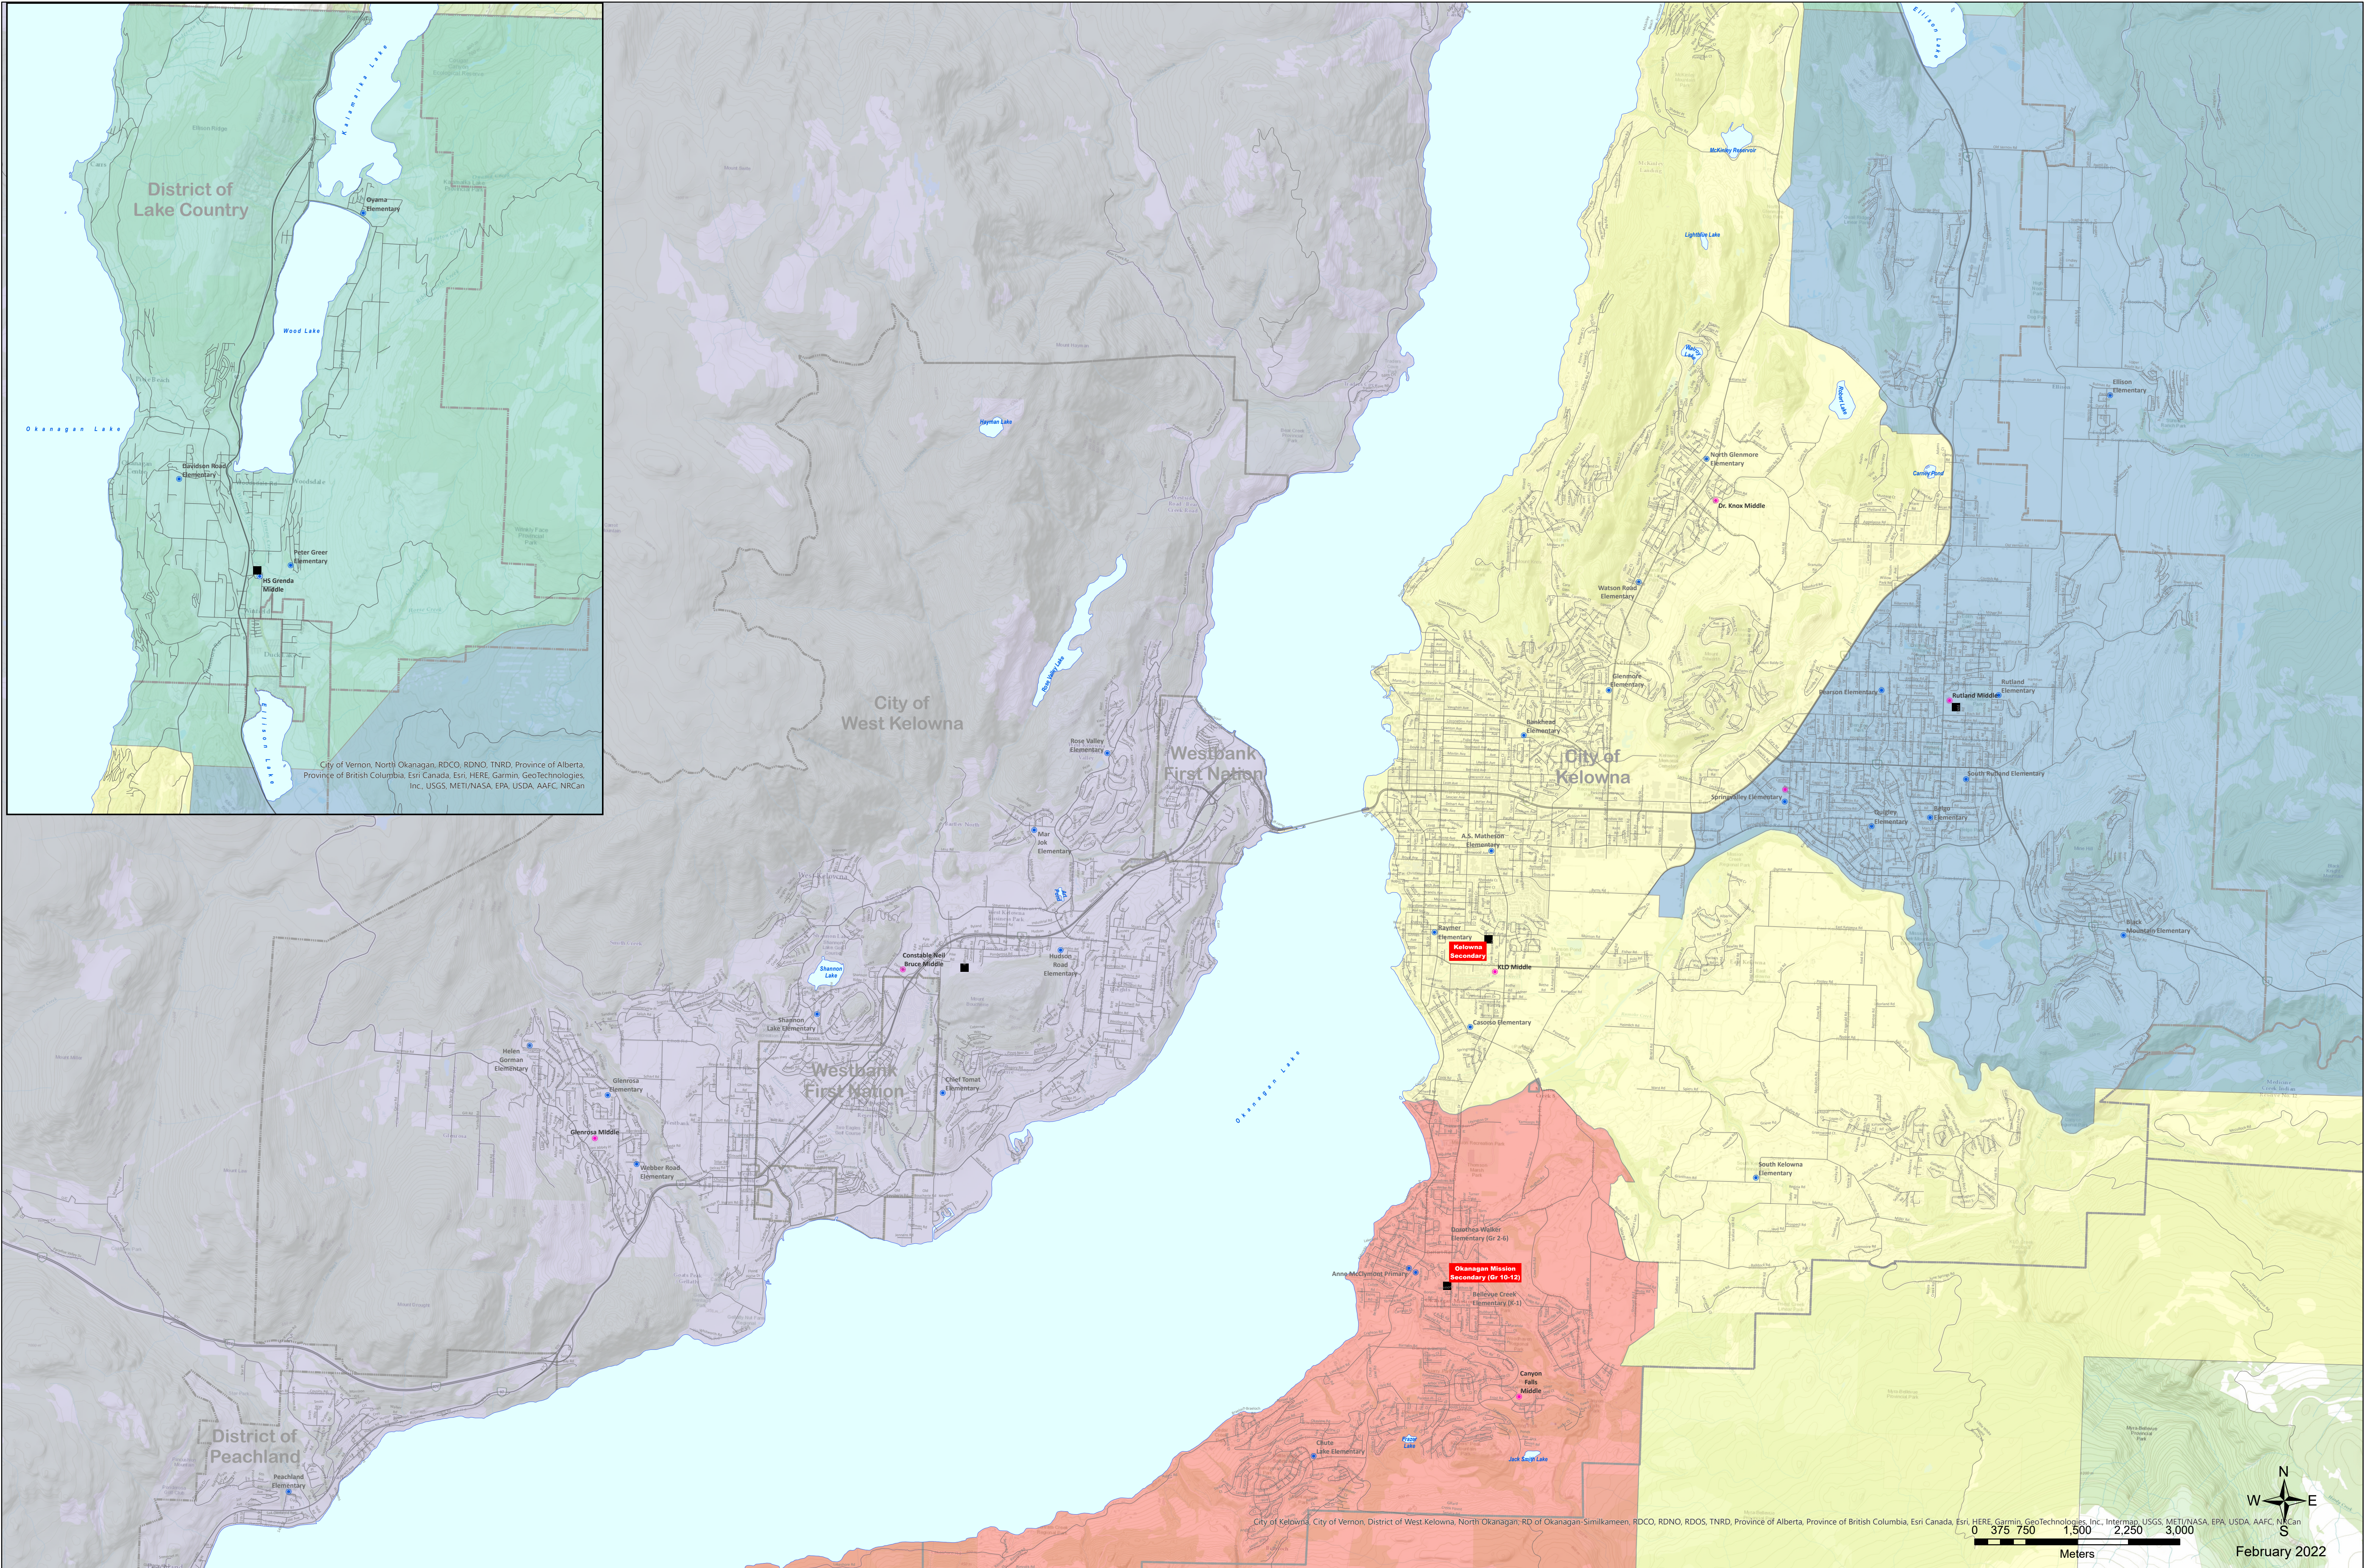

CENTRAL OKANAGAN PUBLIC SCHOOLS - SECONDARY CATCHMENT SCHOOL BOUNDARIES (SCHOOL YEAR 2022-23)